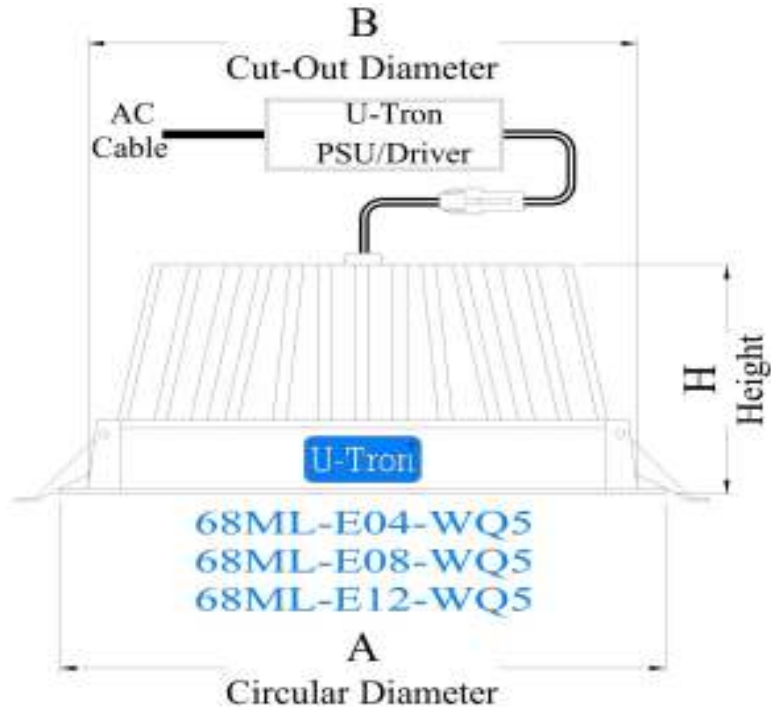

68ML-E04-WQ5

5 Watts

68ML-E08-WQ5

10 Watts

68ML-E12-WQ5

15 Watts

General Informaion

LED Chips	Cree LED
Material	Aluminum Alloy
Installation	Recessed on the Ceiling
Life Span	50000hr
Operating Temp.	-40(min), 45(max)C
Storage	-40(min), 65(max)C

www.u-tron.com

Technical Drawing

Part Number	68ML-E04-WQ5	68ML-E08-WQ5	68ML-E12-WQ5
Light Characteristics			
Total Lumens	500lm	1000lm	1500lm
Efficacy	100 lm/W	100 lm/W	100 lm/W
CCT	2700-3000K, 4000-4500K, 5000-6000K		
CRI	>80		
Beam Angle	120 degree		
Electrical Characteristics			
Wattage	5Watts	10Watts	15Watts
Input Voltage	Universal	Universal	Universal
Power Factor	0.95	0.95	0.95
Product Information			
Circular Diameter (A)	158mm	200mm	230mm
Cut-out Diameter (B)	140mm	180mm	205mm
Height (H)	70mm	78mm	80mm